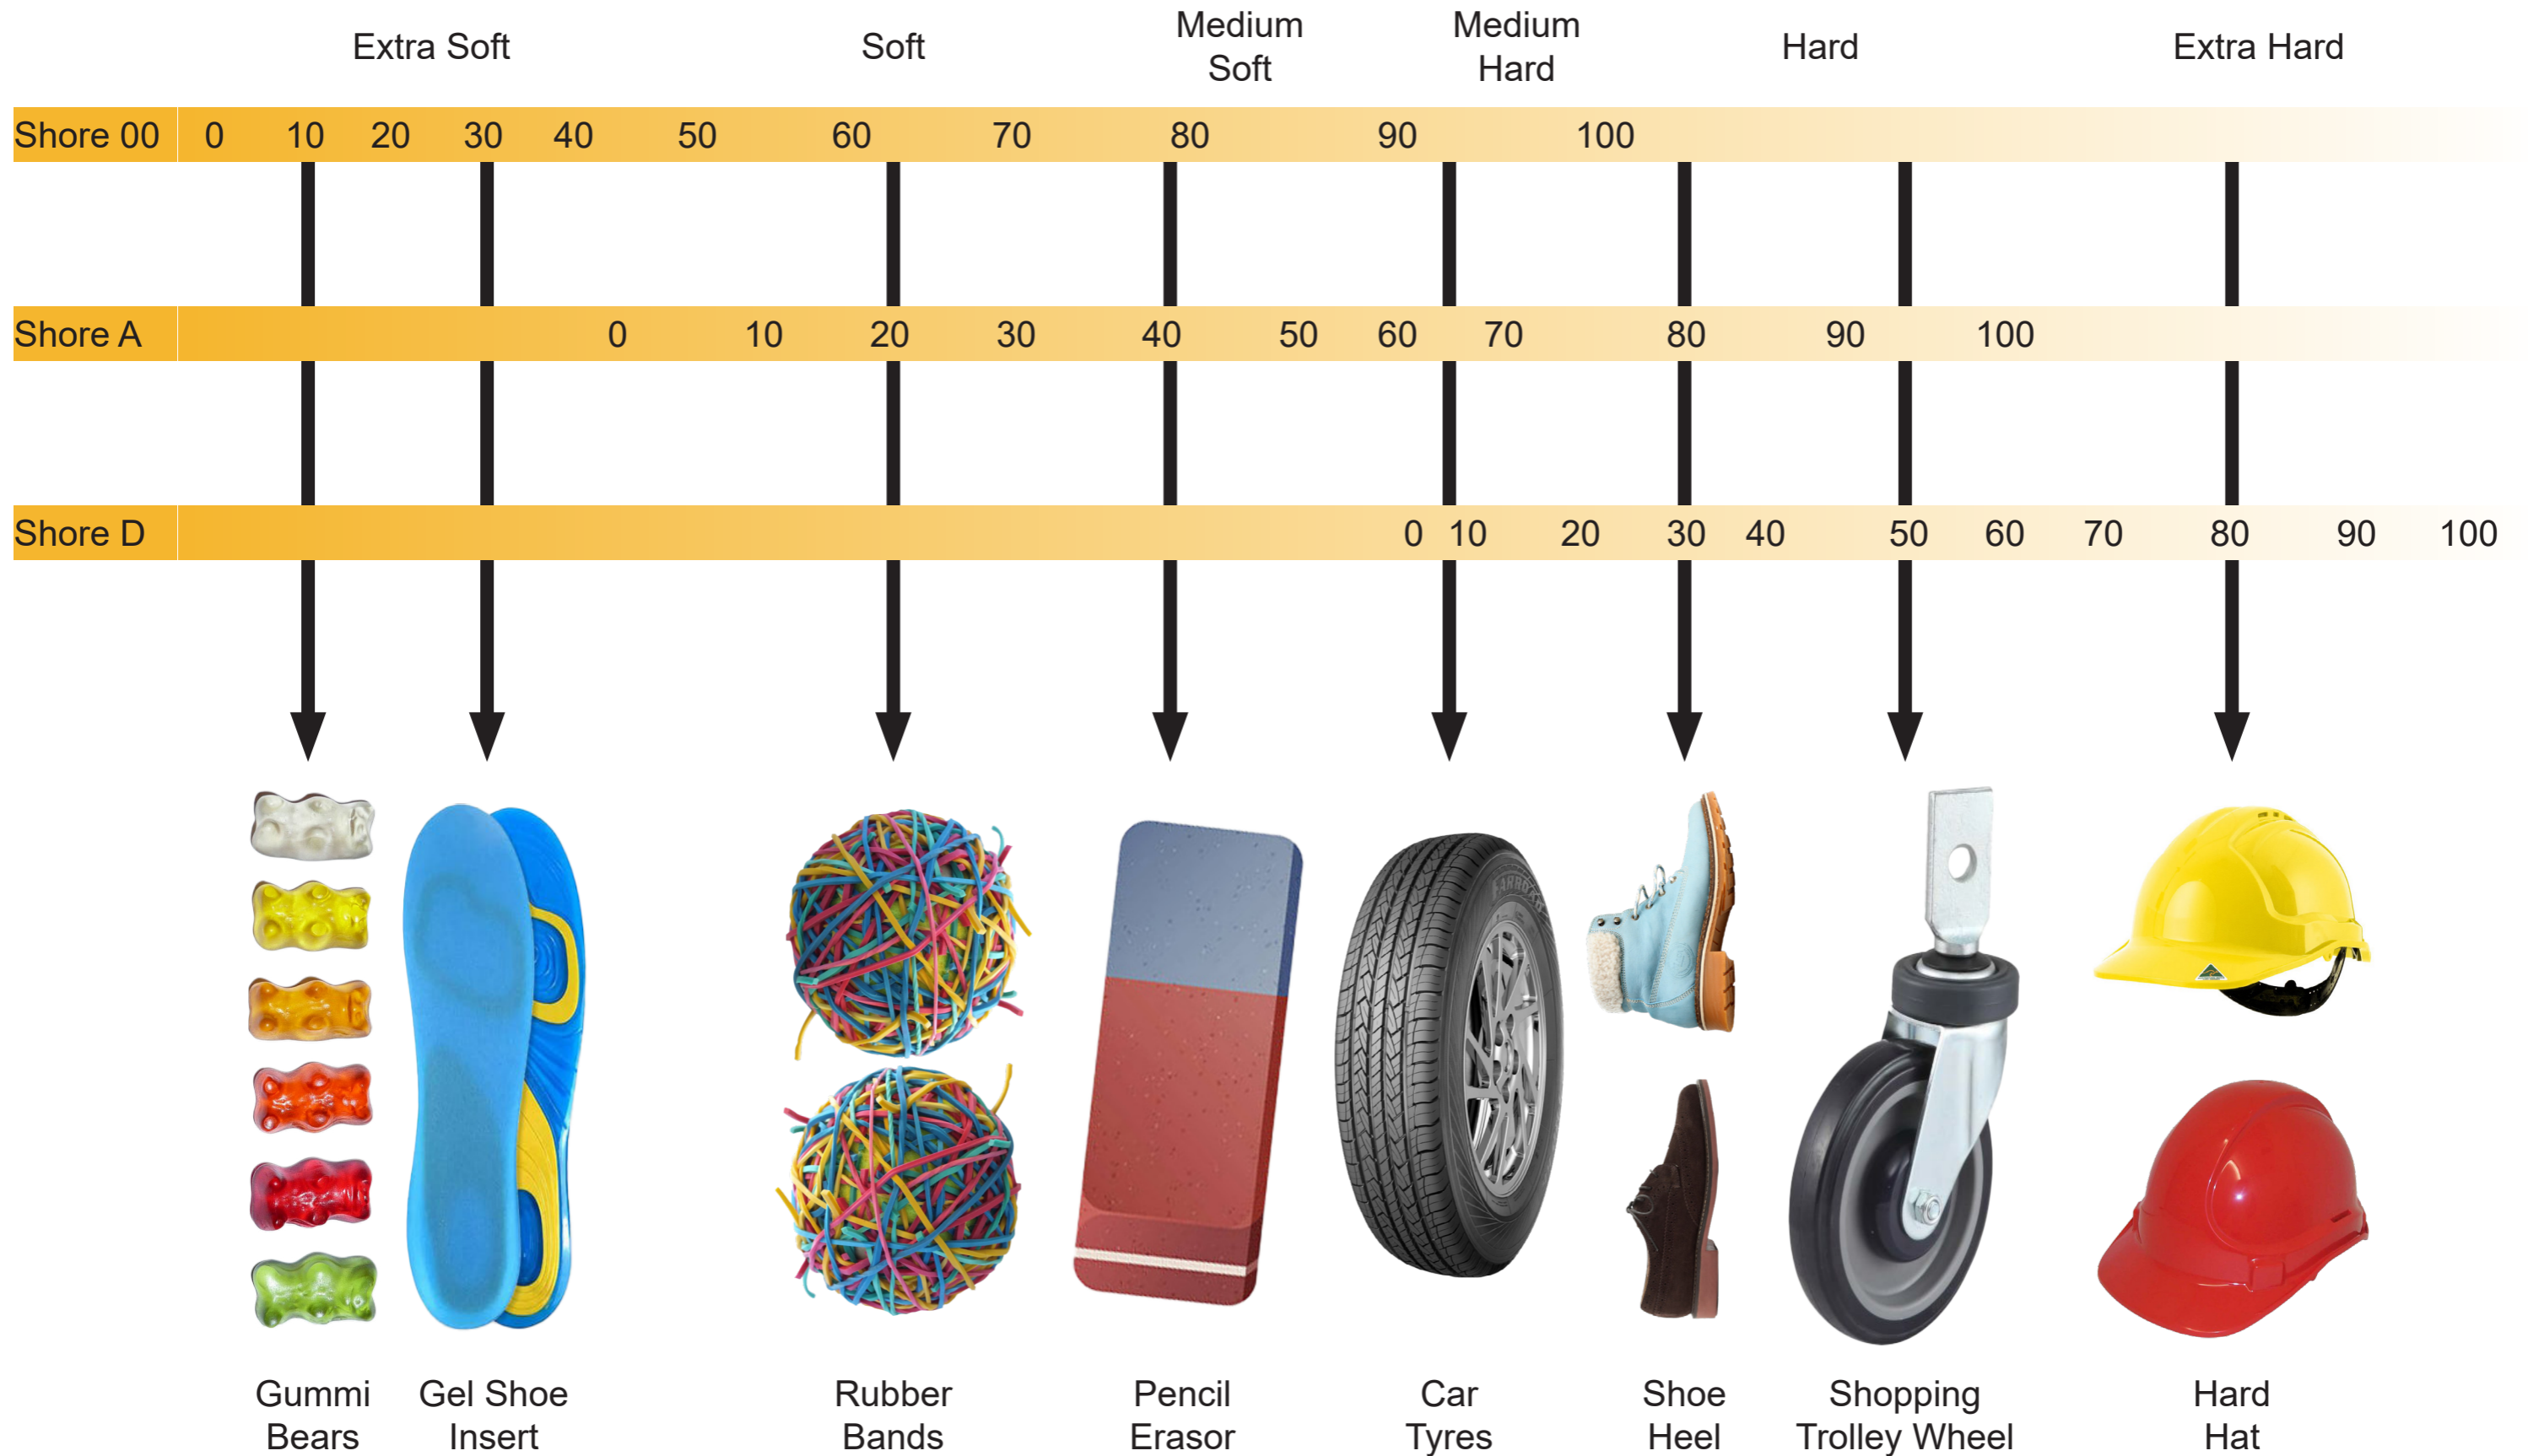

# Shore Hardness Reference Chart

Please Note: This is a general guide only. It should not be used for precision conversions between Shore Hardness Scales.